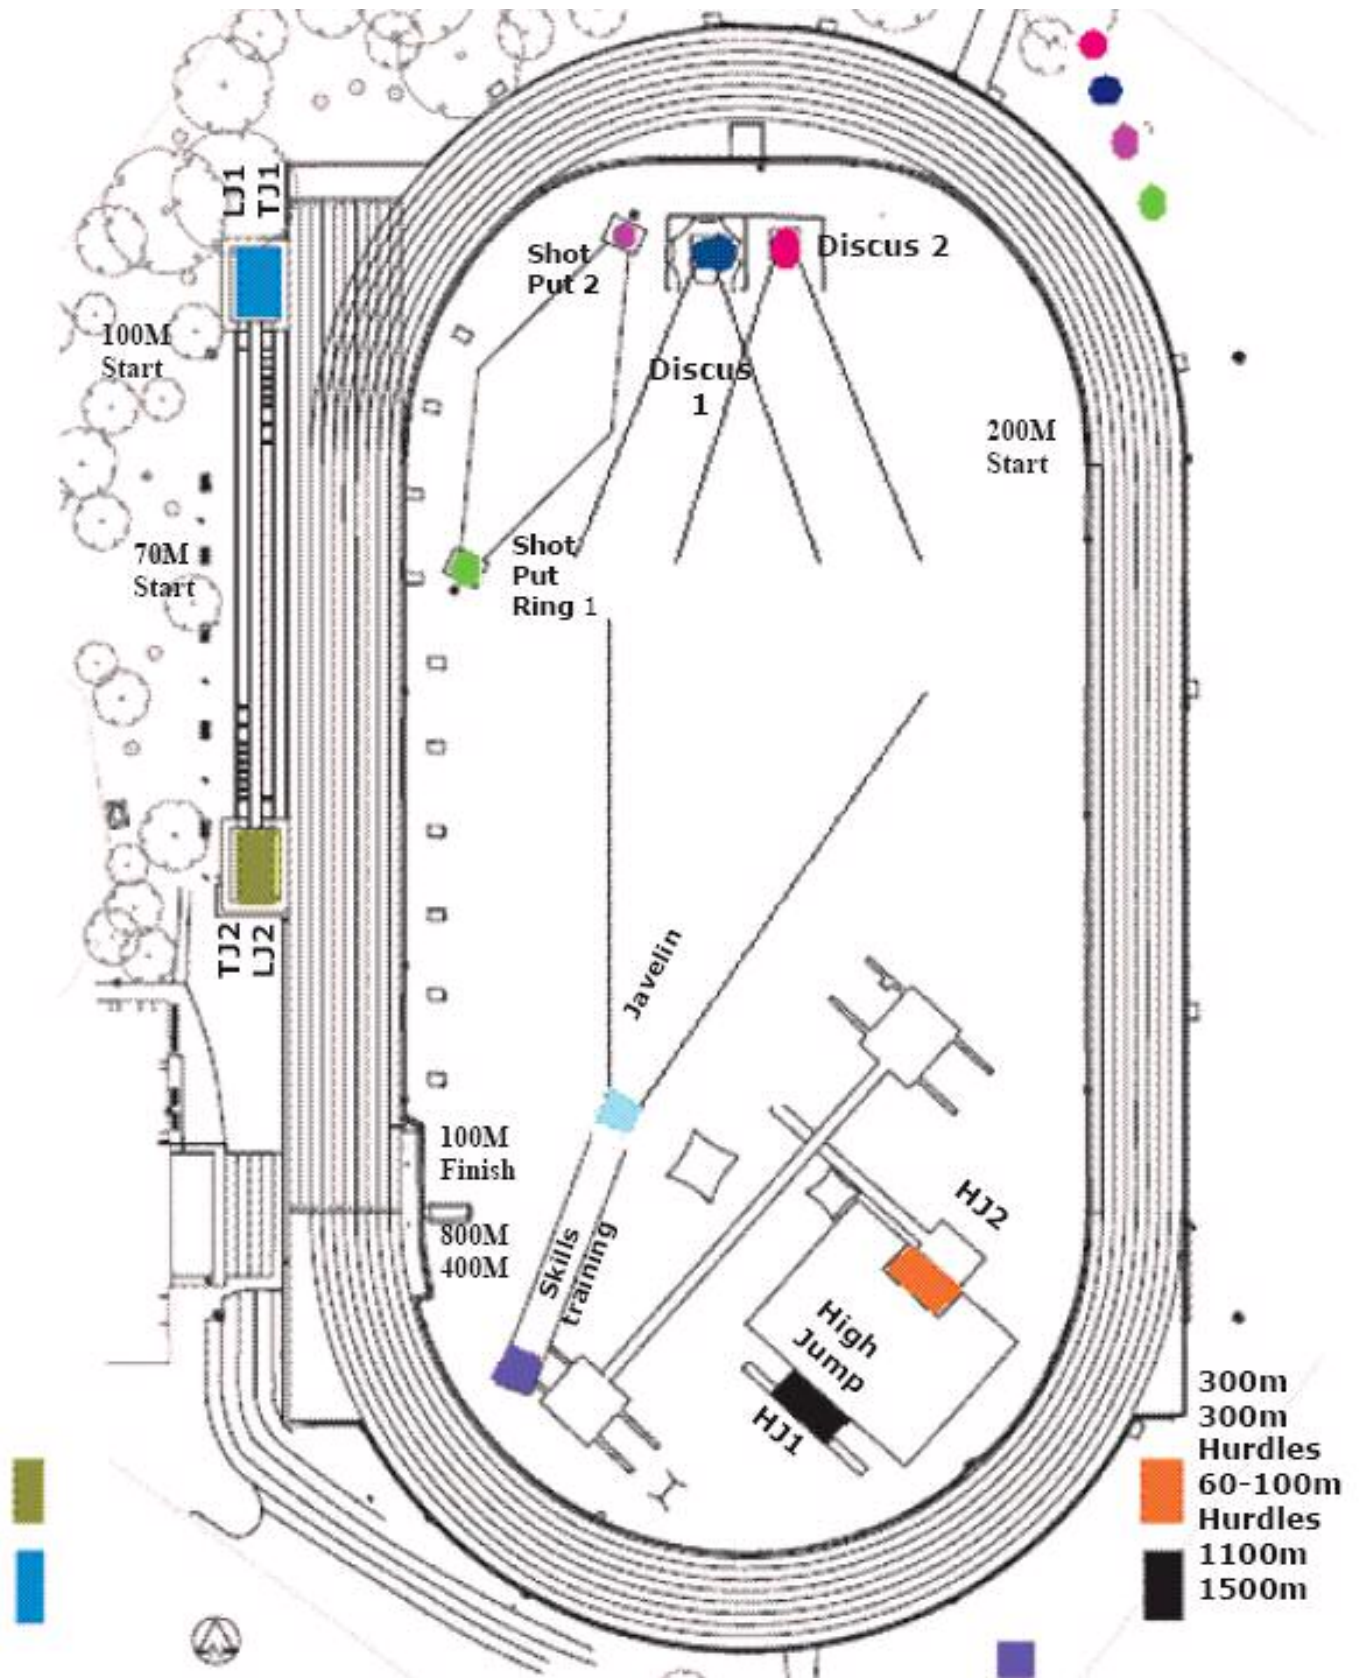

# Hagenauers Reserve Track Layout

Car park

Barwon Street